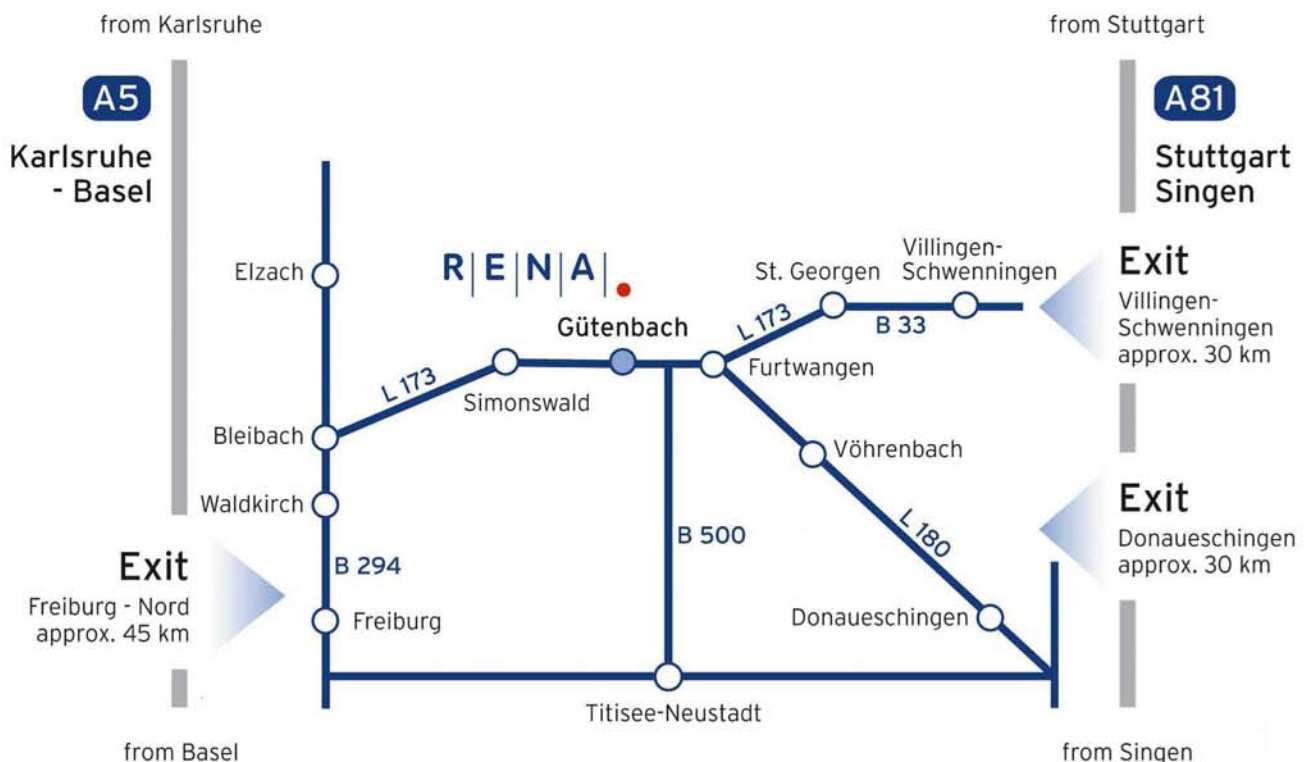

How to find our location in Gütenbach

1. Coming on the A5 motorway from Karlsruhe / Basel (CH):

- stay on the A5 until the exit Freiburg Nord - B294 in the direction Waldkirch - exit onto L173 in the direction of Furtwangen
- L173 until Gütenbach - drive through Gütenbach - turn left into the industrial estate "Ob der Eck" (watch out for the RENA sign) after approx. 3 km on the "Neueck" high plateau.

2. Coming on the A81 motorway Stuttgart / Singen:

- from Stuttgart/Singen: stay on the A81 until the exit Villingen-Schwenningen
- continue in the direction of Villingen-Schwenningen - D 33 in the direction of St. Georgen
- in St. Georgen take the L175 in the direction of Furtwangen continue in the direction of Gütenbach
- on the "Neueck" high plateau, turn right towards the industrial estate "Ob der Eck" (watch out for the RENA sign)
- ATTENTION: approx. 3 km before Gütenbach
- or
- A81 until exit Donaueschingen - L180 in the direction of Vöhrenbach
- continue in the direction of Furtwangen, then in the direction of Gütenbach
- on the "Neueck" high plateau, turn right towards the industrial estate "Ob der Eck" (watch out for the RENA sign)
- ATTENTION: approx. 3 km before Gütenbach

- stay on the A5 until the exit Freiburg Nord - B294 in the direction Waldkirch - exit onto L173 in the direction of Furtwangen
- L173 until Gütenbach - drive through Gütenbach - turn left into the industrial estate "Ob der Eck" (watch out for the RENA sign) after approx. 3 km on the "Neueck" high plateau.