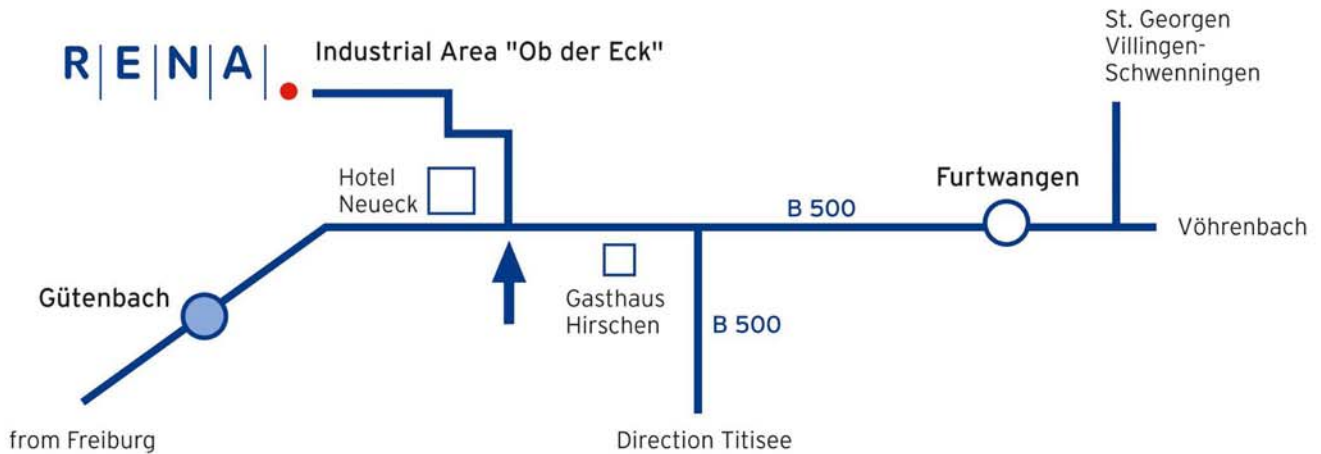

How to find our location in Gütenbach detail

1. Coming on the A5 motorway from Karlsruhe / Basel (CH):

- stay on the A5 until the exit Freiburg Nord - B294 in the direction Waldkirch - exit onto L173 in the direction of Furtwangen
- L173 until Gütenbach - drive through Gütenbach - turn left into the industrial estate "Ob der Eck" (watch out for the RENA sign) after approx. 3 km on the "Neueck" high plateau.

2. Coming on the A81 motorway Stuttgart / Singen:

- from Stuttgart/Singen: stay on the A81 until the exit Villingen-Schwenningen
- continue in the direction of Villingen-Schwenningen - D 33 in the direction of St. Georgen
- in St. Georgen take the L175 in the direction of Furtwangen continue in the direction of Gütenbach
- on the "Neueck" high plateau, turn right towards the industrial estate "Ob der Eck" (watch out for the RENA sign)
- ATTENTION: approx. 3 km before Gütenbach
- or
- A81 until exit Donaueschingen - L180 in the direction of Vöhrenbach
- continue in the direction of Furtwangen, then in the direction of Gütenbach
- on the "Neueck" high plateau, turn right towards the industrial estate "Ob der Eck" (watch out for the RENA sign)
- ATTENTION: approx. 3 km before Gütenbach

Have a good journey!

RENA GmbH
Ob der Eck 5
D-78148 Gütenbach
Germany
Phone +49 7723 9313-0
Fax +49 7723 9313-50
info@rena.com
www.rena.com