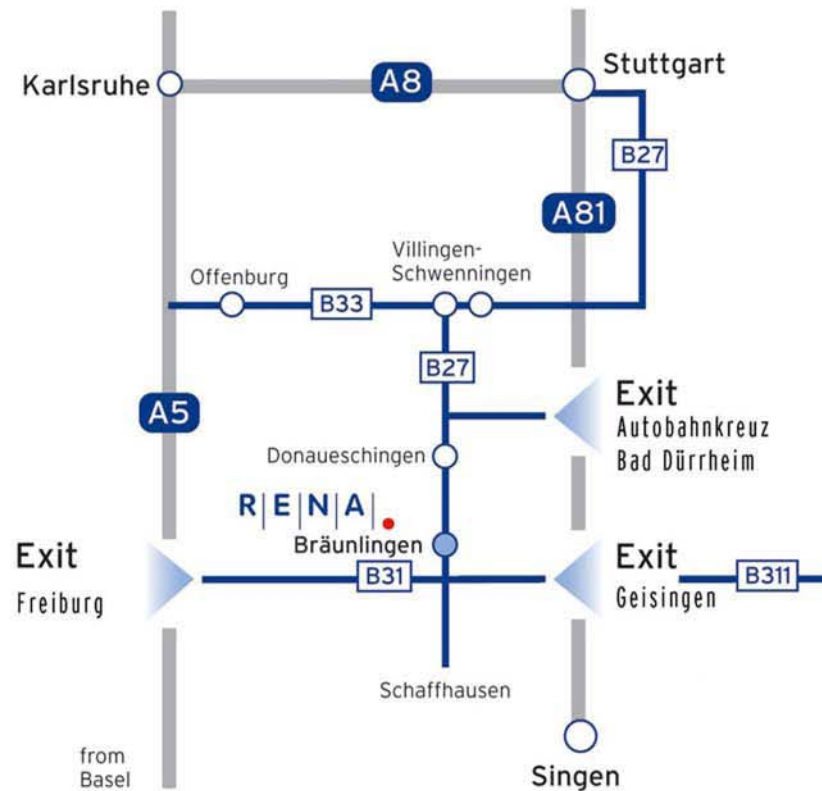

## 1. Coming from Singen on the A 81:

- leave the A81 at the Geisingen exit (no. 38) and turn right on to the B31 in the direction of Donaueschingen / Freiburg / Hüfingen - take the exit to the L171 in the direction of Hüfingen
- after 710 m turn left onto the L171 / L181 in Hüfingen - turn left again onto the L181 / Bräunlinger Strasse after 90 m
- after 730 m you will come to a roundabout where you take the second exit
- you are now on the L181 heading towards Bräunlingen, after 780 m turn off to the right and into the "In Stetten" industrial estate

## 3. Coming from Freiburg on the A5

- leave the A5 at the Freiburg-Mitte exit and continue on the B31 towards Titisee-Neustadt / Donaueschingen
- take the exit to the L171 towards Hüfingen
- after 710 m turn left onto the L171/L181 in Hüfingen - after 90 m turn left onto the L181 Bräunlinger Strasse
- after 730 m you will come to a roundabout where you take the second exit
- you are now on the L181 heading towards Bräunlingen, after 780 m turn off to the right and into the "In Stetten" industrial estate.

### 3. Coming from Freiburg on the A5

- leave the A5 at the Freiburg-Mitte exit and continue on the B31 towards Titisee-Neustadt / Donaueschingen
- take the exit to the L171 towards Hüfingen
- after 710 m turn left onto the L171/L181 in Hüfingen - after 90 m turn left onto the L181 Bräunlinger Strasse
- after 730 m you will come to a roundabout where you take the second exit
- you are now on the L181 heading towards Bräunlingen, after 780 m turn off to the right and into the "In Stetten" industrial estate.