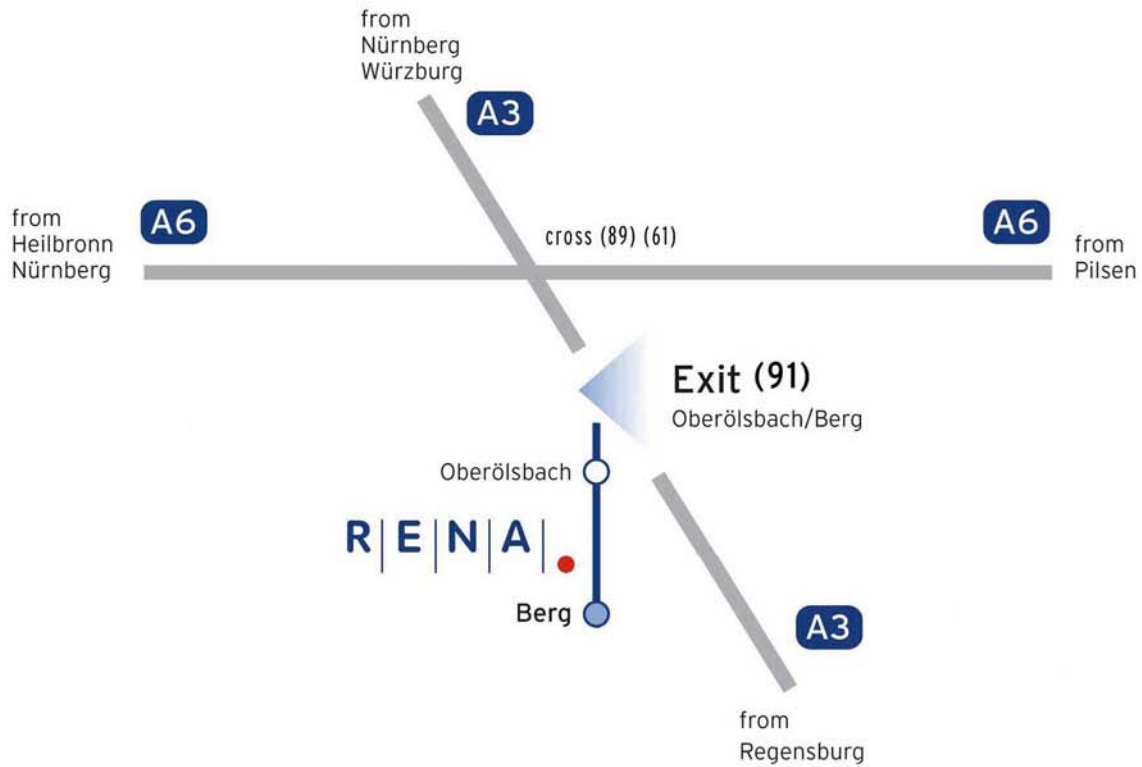

# How to find our location in Berg

## 1. Coming on the motorway A3 Würzburg-Nürnberg / Regensburg-Nürnberg:

- leave the A3/E56 at the Oberölsbach (91) exit , take the ST2240 going towards Berg
- continue along the ST2240 for approx. 3 km
- turn off right into the "Industriegebiet Meilenhofen" (watch out for the RENA sign), follow this road for 80 m
- turn left into "Meilenhofer Weg", follow this road for 300 m (watch out for the RENA sign "Besucher") or for the RENA sign "Wareneingang" after another 300 m.
- leave the "Meilenhofer Weg" and turn right into "Am Röthenbühl".

## 2. Coming on the motorway A6 Heilbronn-Nürnberg-Pilsen (CZ) / Pilsen -Nürnberg-Heilbronn

- change from the A6 to the A3/E56 in the Passau/Regensburg direction at the motorway junction Altdorf (89) (61)
- continue for 11 km and then leave the A3/E56 at the Oberölsbach (91) exit, take the ST22240 towards Berg
- follow the ST2240 for approx. 3 km
- turn off right into the "Industriegebiet Meilenhofen" (watch out for the RENA sign), follow this road for 80 m
- turn left into "Meilenhofer Weg", follow this road for 300 m (watch out for the RENA sign "Besucher") or for the RENA sign "Wareneingang" after another 300 m.
- leave the "Meilenhofer Weg" and turn right into "Am Röthenbühl".